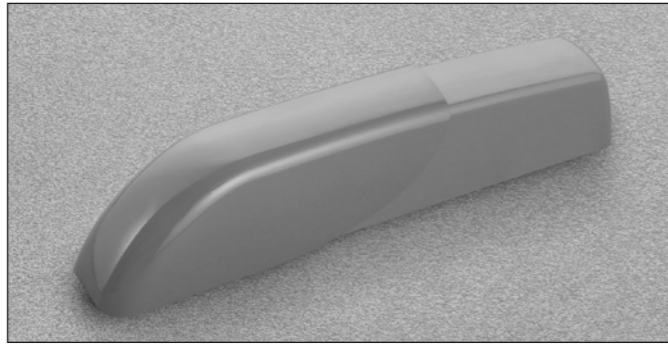

LIVING ROOM

LIVING ROOM

Colours of the cover

White

Glossy white

Stainless steel

Grey

Champagne