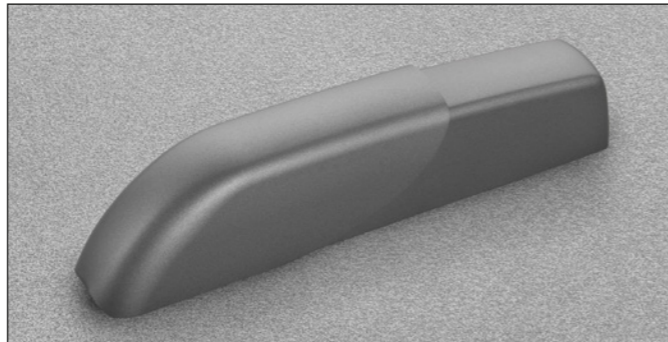

Satin metal black