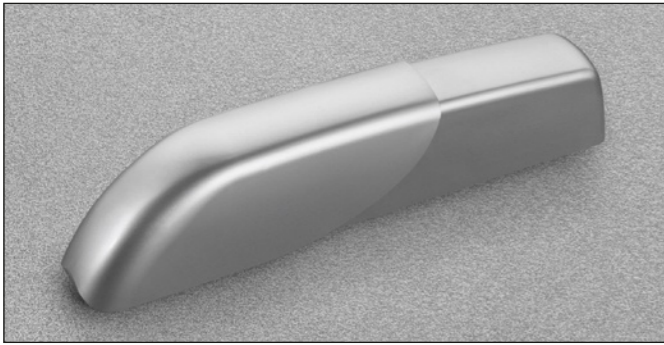

LIVING ROOM

LIVING ROOM

Colours of the cover

White

Glossy white

Stainless steel

Grey

Champagne