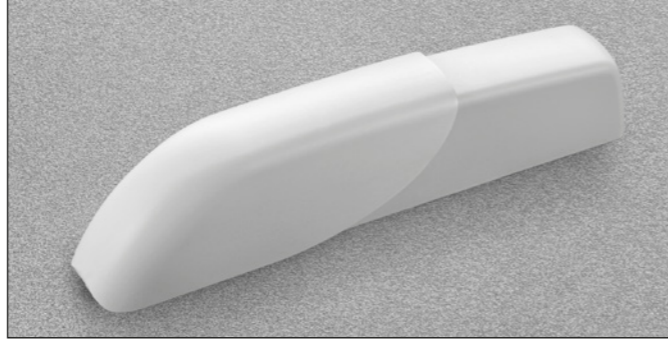

LIVING ROOM

LIVING ROOM

Colours of the cover

White

Glossy white

Stainless steel

Grey

Champagne