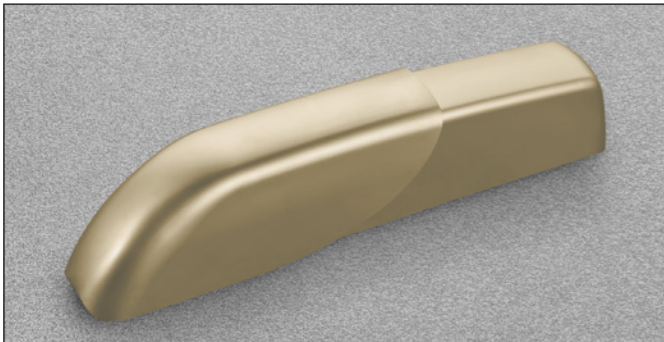

LIVING ROOM

LIVING ROOM

Colours of the cover

White

Glossy white

Stainless steel

Grey

Champagne